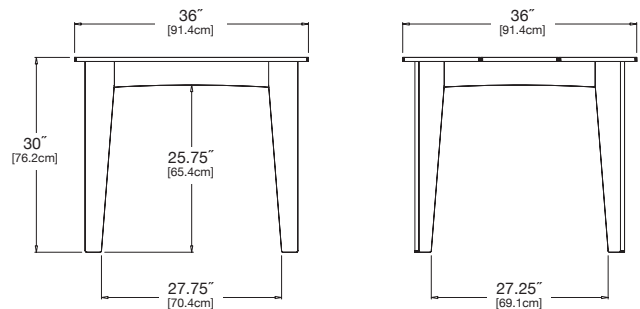

square table 30

seats 4 = 1 per side

SKU: AL-ST30-(color code)

dimensions:

width: 30" (76.2cm)
depth: 30" (76.2cm)
height: 30" (76.2cm)

weight:

47 lbs (21.3kg)

use with:

alfresco bench 22
or dining chairs

shipping dimensions: 36" x 12" x 6"
shipping weight: 51 lbs (23.1kg)

square table 36

seats 4 = 1 per side

SKU: AL-ST36-(color code)

dimensions:

width: 36" (91.4cm)
depth: 36" (91.4cm)
height: 30" (76.2cm)

weight:

59 lbs (26.8kg)

use with:

alfresco bench 22
or dining chairs

shipping dimensions: 36" x 12" x 6"
shipping weight: 63 lbs (26.8kg)

round table 44

seats 4

SKU: AL-RT44-(color code)

dimensions:

width: 44" (111.8cm)
depth: 44" (111.8cm)
height: 30" (76.2cm)

weight:

57 lbs (25.9kg)

use with:

alfresco bench 22
or dining chairs

shipping dimensions: 48" x 6" x 46"
shipping weight: 77 lbs (34.9kg)