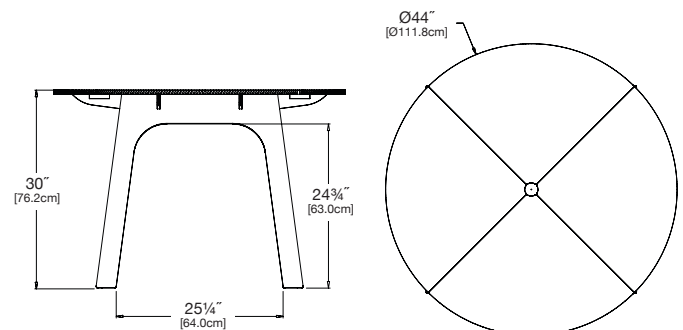

square table 30

seats 4 = 1 per side

SKU: AL-ST30-(color code)

dimensions:

width: 30" (76.2cm)
depth: 30" (76.2cm)
height: 30" (76.2cm)

weight:

47 lbs (21.3kg)

use with:

alfresco bench 22
or dining chairs

shipping dimensions: 36" x 12" x 6"
shipping weight: 51 lbs (23.1kg)

square table 36

seats 4 = 1 per side

SKU: AL-ST36-(color code)

dimensions:

width: 36" (91.4cm)
depth: 36" (91.4cm)
height: 30" (76.2cm)

dimensions:

width: 44" (111.8cm)
depth: 44" (111.8cm)
height: 30" (76.2cm)

weight:

57 lbs (25.9kg)

use with:

alfresco bench 22
or dining chairs

shipping dimensions: 48" x 6" x 46"
shipping weight: 77 lbs (34.9kg)