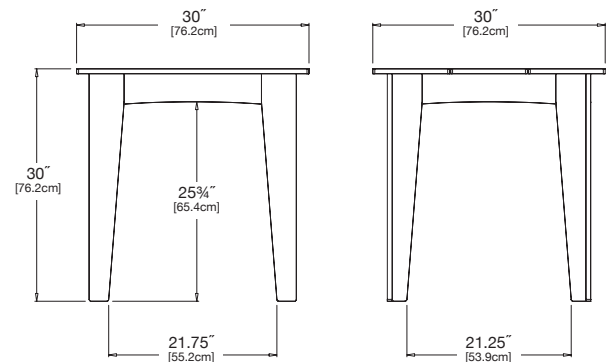

square table 30

seats 4 = 1 per side

SKU: AL-ST30-(color code)

dimensions:

width: 30" (76.2cm)
depth: 30" (76.2cm)
height: 30" (76.2cm)

weight:

47 lbs (21.3kg)

use with:

alfresco bench 22
or dining chairs

shipping dimensions: 36" x 12" x 6"
shipping weight: 51 lbs (23.1kg)

square table 36

seats 4 = 1 per side

SKU: AL-ST36-(color code)

dimensions:

width: 36" (91.4cm)
depth: 36" (91.4cm)
height: 30" (76.2cm)

weight:

59 lbs (26.8kg)

use with:

alfresco bench 22
or dining chairs

shipping dimensions: 36" x 12" x 6"
shipping weight: 63 lbs (26.8kg)

round table 44

seats 4

SKU: AL-RT44-(color code)

dimensions:

width: 44" (111.8cm)
depth: 44" (111.8cm)
height: 30" (76.2cm)

weight:

57 lbs (25.9kg)

use with:

alfresco bench 22
or dining chairs

shipping dimensions: 48" x 6" x 46"
shipping weight: 77 lbs (34.9kg)