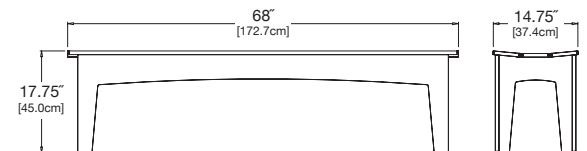

bench 47

SKU: AL-B47-(color code)

dimensions:
width: 47" (119.4cm)
depth: 16.75" (42.8cm)
height: 17.5" (44.7cm)

weight:
36 lbs (16.3kg)

use with:
table 62 to seat two

shipping dimensions: 48" x 18" x 4"
shipping weight: 41 lbs (18.6kg)

bench 58

SKU: AL-B58-(color code)

dimensions:
width: 58" (147.3cm)
depth: 16.75" (42.8cm)
height: 17.5" (44.7cm)

weight:
46 lbs (20.8kg)

use with:
table 72 to seat three

shipping dimensions: 58" x 18" x 4"
shipping weight: 46 lbs (20.9kg)

bench 68

SKU: AL-B68-(color code)

dimensions:
width: 68" (172.7cm)
depth: 14.75" (37.4cm)
height: 17.75" (45.0cm)

weight:
50 lbs (22.7kg)

use with:
table 82 to seat four

shipping dimensions: 70" x 4" x 18"
shipping weight: 68 lbs (26.3kg)

bench 81

SKU: AL-B81-(color code)

dimensions:
width: 81" (205.7cm)
depth: 14.75" (37.4cm)
height: 17.75" (45.0cm)

weight:
69 lbs (31.3kg)

use with:
table 95 to seat five

shipping dimensions: pallet
shipping weight: 78 lbs (35.4kg)