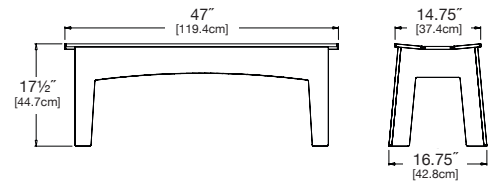

bench 22

SKU: AL-B22-(color code)

dimensions:
width: 22" (55.9cm)
depth: 16.75" (42.8cm)
height: 17.5" (44.7cm)

weight:
17 lbs (7.7kg)

use with:
any table to seat one

shipping dimensions: 24" x 18" x 4"
shipping weight: 20 lbs (9.1kg)

bench 47

SKU: AL-B47-(color code)

dimensions:
width: 47" (119.4cm)
depth: 16.75" (42.8cm)
height: 17.5" (44.7cm)

weight:
36 lbs (16.3kg)

use with:
table 62 to seat two

shipping dimensions: 48" x 18" x 4"
shipping weight: 41 lbs (18.6kg)

bench 58

SKU: AL-B58-(color code)

dimensions:
width: 58" (147.3cm)
depth: 16.75" (42.8cm)
height: 17.5" (44.7cm)

weight:
46 lbs (20.8kg)

use with:
table 72 to seat three

shipping dimensions: 58" x 18" x 4"
shipping weight: 46 lbs (20.9kg)

bench 68

SKU: AL-B68-(color code)

dimensions:
width: 68" (172.7cm)
depth: 14.75" (37.4cm)
height: 17.75" (45.0cm)

weight:
50 lbs (22.7kg)

use with:
table 82 to seat four

shipping dimensions: 70" x 4" x 18"
shipping weight: 68 lbs (26.3kg)