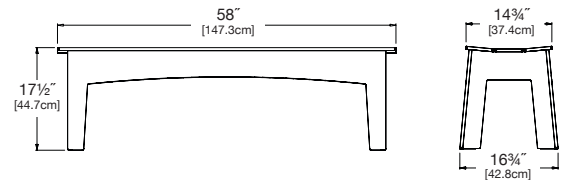

bench 22

SKU: AL-B22-(color code)

dimensions:
width: 22" (55.9cm)
depth: 16.75" (42.8cm)
height: 17.5" (44.7cm)

weight:
17 lbs (7.7kg)

use with:
any table to seat one

shipping dimensions: 24" x 18" x 4"
shipping weight: 20 lbs (9.1kg)

bench 47

SKU: AL-B47-(color code)

dimensions:
width: 47" (119.4cm)
depth: 16.75" (42.8cm)
height: 17.5" (44.7cm)

weight:
36 lbs (16.3kg)

use with:
table 62 to seat two

shipping dimensions: 48" x 18" x 4"
shipping weight: 41 lbs (18.6kg)

bench 58

SKU: AL-B58-(color code)

dimensions:
width: 58" (147.3cm)
depth: 16.75" (42.8cm)
height: 17.5" (44.7cm)

weight:
46 lbs (20.8kg)

use with:
table 72 to seat three

shipping dimensions: 58" x 18" x 4"
shipping weight: 46 lbs (20.9kg)

bench 68

SKU: AL-B68-(color code)

dimensions:
width: 68" (172.7cm)
depth: 14.75" (37.4cm)
height: 17.75" (45.0cm)

weight:
50 lbs (22.7kg)

use with:
table 82 to seat four

shipping dimensions: 70" x 4" x 18"
shipping weight: 68 lbs (26.3kg)