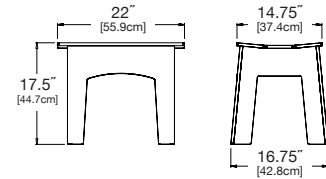

bench 22

SKU: AL-B22-(color code)

dimensions:
width: 22" (55.9cm)
depth: 16.75" (42.8cm)
height: 17.5" (44.7cm)

weight:
17 lbs (7.7kg)

use with:
any table to seat one

shipping dimensions: 24" x 18" x 4"
shipping weight: 20 lbs (9.1kg)

bench 47

SKU: AL-B47-(color code)

dimensions:
width: 47" (119.4cm)
depth: 16.75" (42.8cm)
height: 17.5" (44.7cm)

weight:
36 lbs (16.3kg)

use with:
table 62 to seat two

shipping dimensions: 48" x 18" x 4"
shipping weight: 41 lbs (18.6kg)

bench 58

SKU: AL-B58-(color code)

dimensions:
width: 58" (147.3cm)
depth: 16.75" (42.8cm)
height: 17.5" (44.7cm)

weight:
46 lbs (20.8kg)

use with:
table 72 to seat three

shipping dimensions: 58" x 18" x 4"
shipping weight: 46 lbs (20.9kg)

bench 68

SKU: AL-B68-(color code)

dimensions:
width: 68" (172.7cm)
depth: 14.75" (37.4cm)
height: 17.75" (45.0cm)

weight:
50 lbs (22.7kg)

use with:
table 82 to seat four

shipping dimensions: 70" x 4" x 18"
shipping weight: 68 lbs (26.3kg)