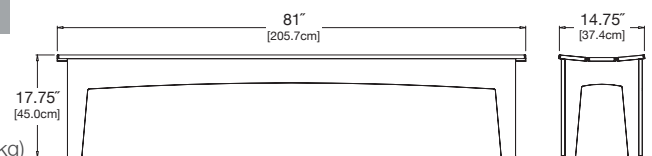

bench 47

SKU: AL-B47-(color code)

dimensions:
width: 47" (119.4cm)
depth: 16.75" (42.8cm)
height: 17.5" (44.7cm)

weight:
36 lbs (16.3kg)

use with:
table 62 to seat two

shipping dimensions: 48" x 18" x 4"
shipping weight: 41 lbs (18.6kg)

bench 58

SKU: AL-B58-(color code)

dimensions:
width: 58" (147.3cm)
depth: 16.75" (42.8cm)
height: 17.5" (44.7cm)

weight:
46 lbs (20.8kg)

use with:
table 72 to seat three

shipping dimensions: 58" x 18" x 4"
shipping weight: 46 lbs (20.9kg)

bench 68

SKU: AL-B68-(color code)

dimensions:
width: 68" (172.7cm)
depth: 14.75" (37.4cm)
height: 17.75" (45.0cm)

weight:
50 lbs (22.7kg)

use with:
table 82 to seat four

shipping dimensions: 70" x 4" x 18"
shipping weight: 68 lbs (26.3kg)

bench 81

SKU: AL-B81-(color code)

dimensions:
width: 81" (205.7cm)
depth: 14.75" (37.4cm)
height: 17.75" (45.0cm)

weight:
69 lbs (31.3kg)

use with:
table 95 to seat five

shipping dimensions: pallet
shipping weight: 78 lbs (35.4kg)