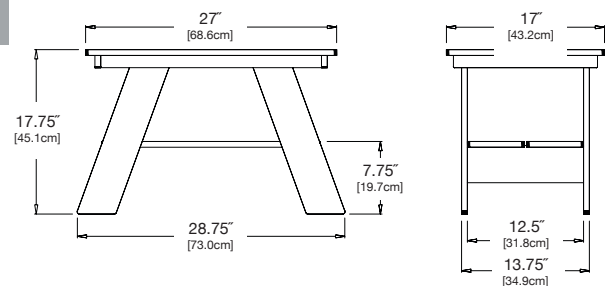

### go side table

**SKU:** GO-ST-(color code)

**dimensions:**  
width: 18" (45.7cm)  
depth: 18" (45.7cm)  
height: 20" (50.8cm)

**weight:**  
22 lbs (10.0kg)

**collection:**  
go

**shipping dimensions:** 20" x 20" x 4"  
**shipping weight:** 41 lbs (18.6kg)

### salmela sofa

**SKU:** SC-ST-(color code)

**dimensions:**  
width: 17.5" (44.5cm)  
depth: 16" (40.6cm)  
height: 16" (40.6cm)

**weight:**  
20 lbs (9.1kg)

**collection:**  
salmela

**shipping dimensions:** 18" x 18" x 4"  
**shipping weight:** 22 lbs (10.0kg)

### deck chair side table

**SKU:** LG-DCST-(color code)

**dimensions:**  
width: 17" (43.2cm)  
depth: 22.25" (56.5cm)  
height: 17" (43.2cm)

**weight:**  
17 lbs (7.7kg)

**collection:**  
deck

**shipping dimensions:** 22" x 11" x 4"  
**shipping weight:** 19 lbs (8.6kg)

### adirondack side table

**SKU:** SA-ADT-(color code)

**dimensions:**  
width: 28.75" (73.1cm)  
depth: 17" (43.2cm)  
height: 17.75" (44.9cm)

**weight:**  
27 lbs (12.2kg)

**collection:**  
adirondack

**shipping dimensions:** 28" x 17" x 5"  
**shipping weight:** 30 lbs (13.6kg)