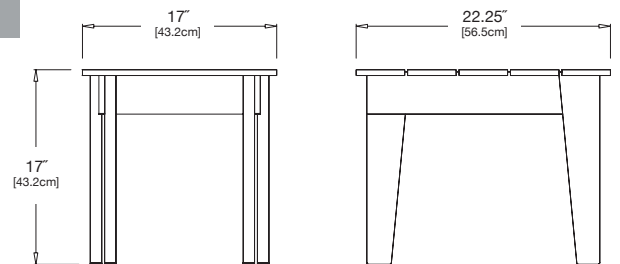

### go side table

**SKU:** GO-ST-(color code)

**dimensions:**  
width: 18" (45.7cm)  
depth: 18" (45.7cm)  
height: 20" (50.8cm)

**weight:**  
22 lbs (10.0kg)

**collection:**  
go

**shipping dimensions:** 20" x 20" x 4"  
**shipping weight:** 41 lbs (18.6kg)

### salmela sofa

**SKU:** SC-ST-(color code)

**dimensions:**  
width: 17.5" (44.5cm)  
depth: 16" (40.6cm)  
height: 16" (40.6cm)

**weight:**  
20 lbs (9.1kg)

**collection:**  
salmela

**shipping dimensions:** 18" x 18" x 4"  
**shipping weight:** 22 lbs (10.0kg)

### deck chair side table

**SKU:** LG-DCST-(color code)

**dimensions:**  
width: 17" (43.2cm)  
depth: 22.25" (56.5cm)  
height: 17" (43.2cm)

**weight:**  
17 lbs (7.7kg)

**collection:**  
deck

**shipping dimensions:** 22" x 11" x 4"  
**shipping weight:** 19 lbs (8.6kg)

### adirondack side table

**SKU:** SA-ADT-(color code)

**dimensions:**  
width: 28.75" (73.1cm)  
depth: 17" (43.2cm)  
height: 17.75" (44.9cm)

**weight:**  
27 lbs (12.2kg)

**collection:**  
adirondack

**shipping dimensions:** 28" x 17" x 5"  
**shipping weight:** 30 lbs (13.6kg)