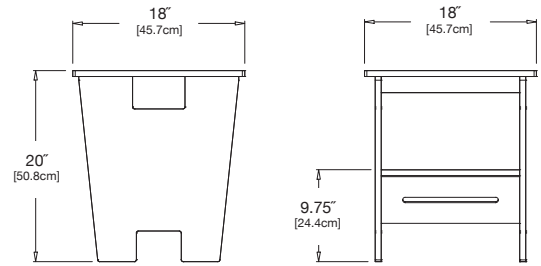

### go side table

**SKU:** GO-ST-(color code)

**dimensions:**  
width: 18" (45.7cm)  
depth: 18" (45.7cm)  
height: 20" (50.8cm)

**weight:**  
22 lbs (10.0kg)

**collection:**  
go

**shipping dimensions:** 20" x 20" x 4"  
**shipping weight:** 41 lbs (18.6kg)

### salmela sofa

**SKU:** SC-ST-(color code)

**dimensions:**  
width: 17.5" (44.5cm)  
depth: 16" (40.6cm)  
height: 16" (40.6cm)

**weight:**  
20 lbs (9.1kg)

**collection:**  
salmela

**shipping dimensions:** 18" x 18" x 4"  
**shipping weight:** 22 lbs (10.0kg)

### deck chair side table

**SKU:** LG-DCST-(color code)

**dimensions:**  
width: 17" (43.2cm)  
depth: 22.25" (56.5cm)  
height: 17" (43.2cm)

**weight:**  
17 lbs (7.7kg)

**collection:**  
deck

**shipping dimensions:** 22" x 11" x 4"  
**shipping weight:** 19 lbs (8.6kg)

### adirondack side table

**SKU:** SA-ADT-(color code)

**dimensions:**  
width: 28.75" (73.1cm)  
depth: 17" (43.2cm)  
height: 17.75" (44.9cm)

**weight:**  
27 lbs (12.2kg)

**collection:**  
adirondack

**shipping dimensions:** 28" x 17" x 5"  
**shipping weight:** 30 lbs (13.6kg)