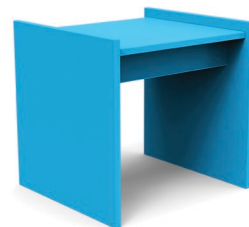

go side table

**black:** color code BL

**cloud:** color code CW

sofia

**leaf:** color code LG

**apple red:** color code AR

deck chair  
side table

**driftwood:** color code DW

**navy blue:** color code NB

adirondack  
side table

**charcoal:** color code CG

**also available:**

cocktail &  
coffee tables

**collection:**  
accent tables

**material:**  
HDPE

shipped flat packed  
some assembly required

### go side table

**SKU:** GO-ST-(color code)

**dimensions:**  
width: 18" (45.7cm)  
depth: 18" (45.7cm)  
height: 20" (50.8cm)

**weight:**  
22 lbs (10.0kg)

**collection:**  
go

**shipping dimensions:** 20" x 20" x 4"  
**shipping weight:** 41 lbs (18.6kg)

### salmela sofa

**SKU:** SC-ST-(color code)

**dimensions:**  
width: 17.5" (44.5cm)  
depth: 16" (40.6cm)  
height: 16" (40.6cm)

**weight:**  
20 lbs (9.1kg)

**collection:**  
salmela

**shipping dimensions:** 18" x 18" x 4"  
**shipping weight:** 22 lbs (10.0kg)