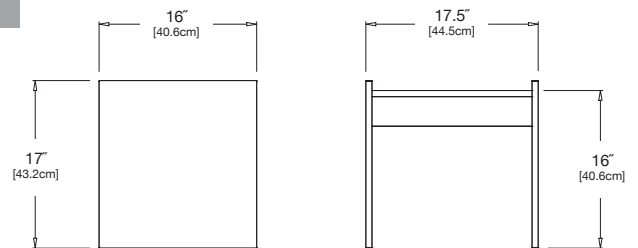

### go side table

**SKU:** GO-ST-(color code)

**dimensions:**  
width: 18" (45.7cm)  
depth: 18" (45.7cm)  
height: 20" (50.8cm)

**weight:**  
22 lbs (10.0kg)

**collection:**  
go

**shipping dimensions:** 20" x 20" x 4"  
**shipping weight:** 41 lbs (18.6kg)

### salmela sofa

**SKU:** SC-ST-(color code)

**dimensions:**  
width: 17.5" (44.5cm)  
depth: 16" (40.6cm)  
height: 16" (40.6cm)

**weight:**  
20 lbs (9.1kg)

**collection:**  
salmela

**shipping dimensions:** 18" x 18" x 4"  
**shipping weight:** 22 lbs (10.0kg)

### deck chair side table

**SKU:** LG-DCST-(color code)

**dimensions:**  
width: 17" (43.2cm)  
depth: 22.25" (56.5cm)  
height: 17" (43.2cm)

**weight:**  
17 lbs (7.7kg)

**collection:**  
deck

**shipping dimensions:** 22" x 11" x 4"  
**shipping weight:** 19 lbs (8.6kg)

### adirondack side table

**SKU:** SA-ADT-(color code)

**dimensions:**  
width: 28.75" (73.1cm)  
depth: 17" (43.2cm)  
height: 17.75" (44.9cm)

**weight:**  
27 lbs (12.2kg)

**collection:**  
adirondack

**shipping dimensions:** 28" x 17" x 5"  
**shipping weight:** 30 lbs (13.6kg)