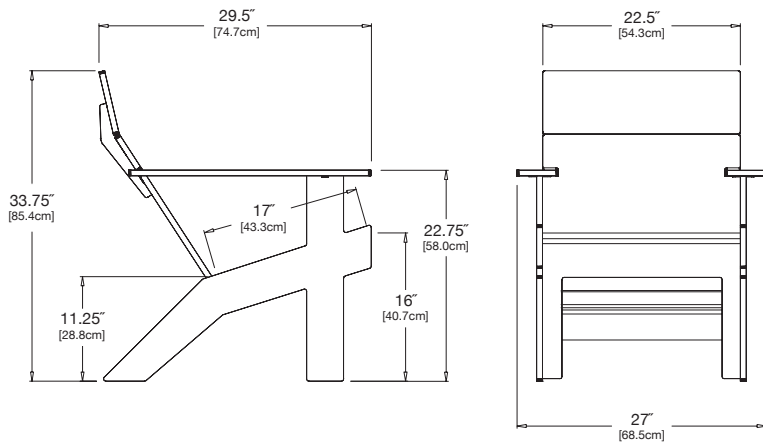

driftwood: LC-LLT-DW