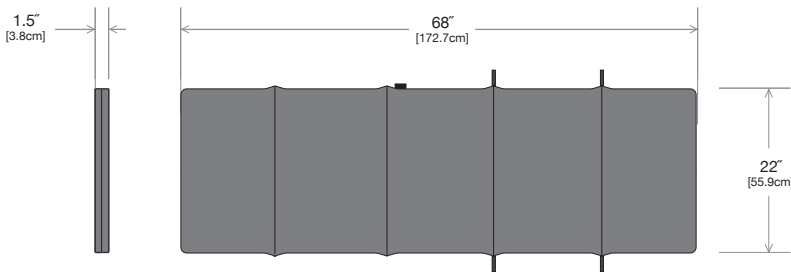

cast charcoal: LC-C-40483

canvas black: LC-C-5408

canvas flax: LC-C-5492

canvas white: LC-C-57003

canvas regatta: LC-C-5439

canvas red: LC-C-5403

canvas navy: LC-C-5439

cast silver: LC-C-40433

canvas grey: LC-C-54048

canvas fern: LC-C-5487

cast petal: LC-C-40431

collection: lollygagger  
 material: sunbrella acrylic fibers  
 dimensions: width: 68" (172.7cm)  
 depth: 22" (55.9cm)  
 height: 1.5" (3.8cm)  
 weight: 6 lbs (2.7kg)

works with:

lollygagger chaise

shipping dimensions: 30" x 24" x 5"

shipped flat packed  
 some assembly required