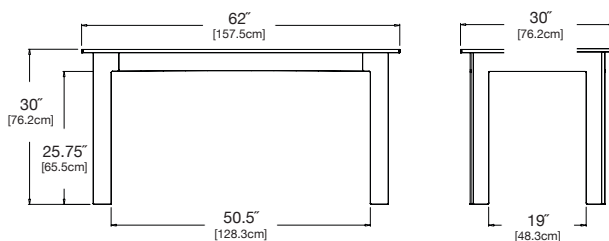

shipped knocked down  
some assembly required

**sky:** color code SB

**sunset:** color code OR

round table 38

seats 4

**SKU:** FA-RT38-(color code)

**dimensions:**  
width: 38" (96.5cm)  
depth: 38" (96.5cm)  
height: 30" (76.0cm)

**weight:**  
48.5 lbs (22.0kg)

**use with:**  
fresh air bench 18

**shipping dimensions:** 48" x 6" x 39"  
**shipping weight:** 64.5 lbs (29.3kg)

round table 60

seats 6

**SKU:** FA-RT60-(color code)

**dimensions:**  
width: 60" (152.4cm)  
depth: 60" (152.4cm)  
height: 30" (76.2cm)

**weight:**  
103 lbs (46.7kg)

**use with:**  
fresh air bench 18

**shipping dimensions:** 30" x 4" x 60.5"  
**shipping weight:** 105 lbs (47.6kg)

table 62

seats 6

**SKU:** FA-T62-(color code)

**dimensions:**  
width: 62" (157.5cm)  
depth: 30" (76.2cm)  
height: 30" (76.2cm)

**weight:**  
83 lbs (37.6kg)

**use with:**  
fresh air bench 48

**shipping dimensions:** pallet

table 78

seats 8

**SKU:** FA-T78-(color code)

**dimensions:**  
width: 78" (198.1cm)  
depth: 30" (76.2cm)  
height: 30" (76.2cm)