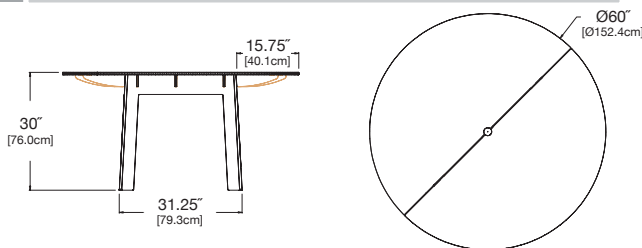

shipped knocked down  
some assembly required

**sky:** color code SB

**sunset:** color code OR

round table 38

seats 4

**SKU:** FA-RT38-(color code)

**dimensions:**  
width: 38" (96.5cm)  
depth: 38" (96.5cm)  
height: 30" (76.0cm)

**weight:**  
48.5 lbs (22.0kg)

**use with:**  
fresh air bench 18

**shipping dimensions:** 48" x 6" x 39"  
**shipping weight:** 64.5 lbs (29.3kg)

round table 60

seats 6

**SKU:** FA-RT60-(color code)

**dimensions:**  
width: 60" (152.4cm)  
depth: 60" (152.4cm)  
height: 30" (76.2cm)

**weight:**  
103 lbs (46.7kg)

**use with:**  
fresh air bench 18

**shipping dimensions:** 30" x 4" x 60.5"  
**shipping weight:** 105 lbs (47.6kg)

table 62

seats 6

**SKU:** FA-T62-(color code)

**dimensions:**  
width: 62" (157.5cm)  
depth: 30" (76.2cm)  
height: 30" (76.2cm)

**weight:**  
83 lbs (37.6kg)

**use with:**  
fresh air bench 48

**shipping dimensions:** pallet

table 78

seats 8

**SKU:** FA-T78-(color code)

**dimensions:**  
width: 78" (198.1cm)  
depth: 30" (76.2cm)  
height: 30" (76.2cm)