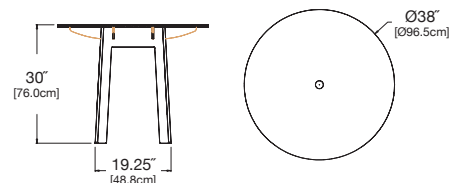

shipped knocked down  
some assembly required

**sky:** color code SB

**sunset:** color code OR

round table 38

seats 4

**SKU:** FA-RT38-(color code)

**dimensions:**  
width: 38" (96.5cm)  
depth: 38" (96.5cm)  
height: 30" (76.0cm)

**weight:**  
48.5 lbs (22.0kg)

**use with:**  
fresh air bench 18

**shipping dimensions:** 48" x 6" x 39"  
**shipping weight:** 64.5 lbs (29.3kg)

round table 60

seats 6

**SKU:** FA-RT60-(color code)

**dimensions:**  
width: 60" (152.4cm)  
depth: 60" (152.4cm)  
height: 30" (76.2cm)

**weight:**  
103 lbs (46.7kg)

**use with:**  
fresh air bench 18

**shipping dimensions:** 30" x 4" x 60.5"  
**shipping weight:** 105 lbs (47.6kg)

table 62

seats 6

**SKU:** FA-T62-(color code)

**dimensions:**  
width: 62" (157.5cm)  
depth: 30" (76.2cm)  
height: 30" (76.2cm)

**weight:**  
83 lbs (37.6kg)

**use with:**  
fresh air bench 48

**shipping dimensions:** pallet

table 78

seats 8

**SKU:** FA-T78-(color code)

**dimensions:**  
width: 78" (198.1cm)  
depth: 30" (76.2cm)  
height: 30" (76.2cm)