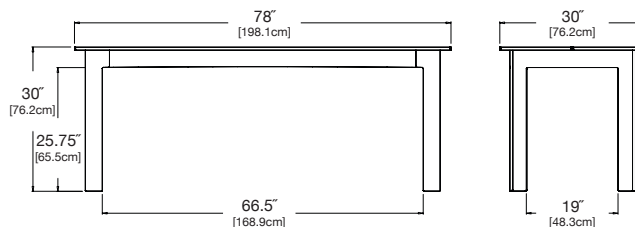

seats 8

shipping dimensions: pallet