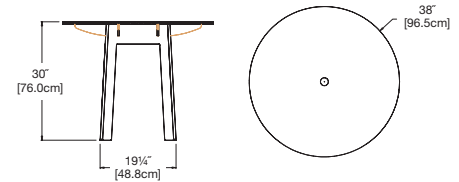

round table 38

seats 4

SKU: FA-RT38-(color code)

dimensions:
width: 38" (96.5cm)
depth: 38" (96.5cm)
height: 30" (76.0cm)

weight:
48.5 lbs (22.0kg)

use with:
fresh air bench 18

shipping dimensions: 48" x 6" x 39"
shipping weight: 64.5 lbs (29.3kg)

round table 60

seats 6

SKU: FA-RT60-(color code)

dimensions:
width: 60" (152.4cm)
depth: 60" (152.4cm)
height: 30" (76.0cm)

weight:
103 lbs (46.7kg)

use with:
fresh air bench 18

shipping dimensions: Pallet

table 62

seats 6

SKU: FA-T62-(color code)

dimensions:
width: 62" (157.5cm)
depth: 30" (76.2cm)
height: 30" (76.2cm)

weight:
83 lbs (37.6kg)

use with:
fresh air bench 48

shipping dimensions: Pallet

table 78

seats 8

SKU: FA-T72-(color code)

dimensions:
width: 78" (198.1cm)
depth: 30" (76.2cm)
height: 30" (76.2cm)

weight:
95 lbs (43.1kg)

use with:
fresh air bench 65

shipping dimensions: Pallet