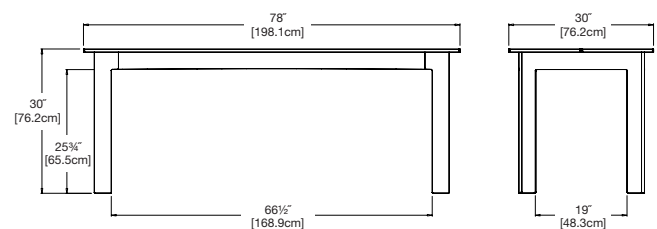

round table 38

seats 4

SKU: FA-RT38-(color code)

dimensions:
width: 38" (96.5cm)
depth: 38" (96.5cm)
height: 30" (76.0cm)

weight:
48.5 lbs (22.0kg)

use with:
fresh air bench 18

shipping dimensions: 48" x 6" x 39"
shipping weight: 64.5 lbs (29.3kg)

round table 60

seats 6

SKU: FA-RT60-(color code)

dimensions:
width: 60" (152.4cm)
depth: 60" (152.4cm)
height: 30" (76.0cm)

weight:
103 lbs (46.7kg)

use with:
fresh air bench 18

shipping dimensions: Pallet

table 62

seats 6

SKU: FA-T62-(color code)

dimensions:
width: 62" (157.5cm)
depth: 30" (76.2cm)
height: 30" (76.2cm)

weight:
83 lbs (37.6kg)

use with:
fresh air bench 48

shipping dimensions: Pallet

table 78

seats 8

SKU: FA-T72-(color code)

dimensions:
width: 78" (198.1cm)
depth: 30" (76.2cm)
height: 30" (76.2cm)

weight:
95 lbs (43.1kg)

use with:
fresh air bench 65

shipping dimensions: Pallet