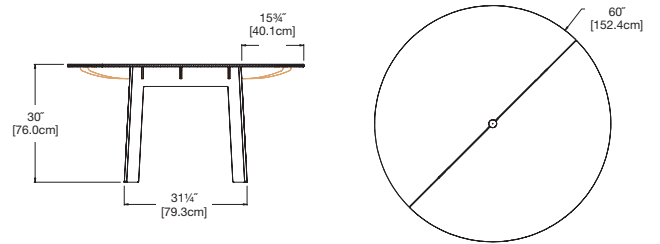

round table 38

seats 4

SKU: FA-RT38-(color code)

dimensions:
width: 38" (96.5cm)
depth: 38" (96.5cm)
height: 30" (76.0cm)

weight:
48.5 lbs (22.0kg)

use with:
fresh air bench 18

shipping dimensions: 48" x 6" x 39"
shipping weight: 64.5 lbs (29.3kg)

round table 60

seats 6

SKU: FA-RT60-(color code)

dimensions:
width: 60" (152.4cm)
depth: 60" (152.4cm)
height: 30" (76.0cm)

weight:
103 lbs (46.7kg)

use with:
fresh air bench 18

shipping dimensions: Pallet

table 62

seats 6

SKU: FA-T62-(color code)

dimensions:
width: 62" (157.5cm)
depth: 30" (76.2cm)
height: 30" (76.2cm)

weight:
83 lbs (37.6kg)

use with:
fresh air bench 48

shipping dimensions: Pallet

table 78

seats 8

SKU: FA-T72-(color code)

dimensions:
width: 78" (198.1cm)
depth: 30" (76.2cm)
height: 30" (76.2cm)

weight:
95 lbs (43.1kg)

use with:
fresh air bench 65

shipping dimensions: Pallet