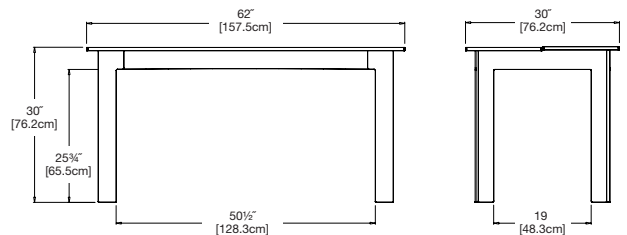

round table 38

seats 4

SKU: FA-RT38-(color code)

dimensions:
width: 38" (96.5cm)
depth: 38" (96.5cm)
height: 30" (76.0cm)

weight:
48.5 lbs (22.0kg)

use with:
fresh air bench 18

shipping dimensions: 48" x 6" x 39"
shipping weight: 64.5 lbs (29.3kg)

round table 60

seats 6

SKU: FA-RT60-(color code)

dimensions:
width: 60" (152.4cm)
depth: 60" (152.4cm)
height: 30" (76.0cm)

weight:
103 lbs (46.7kg)

use with:
fresh air bench 18

shipping dimensions: Pallet

table 62

seats 6

SKU: FA-T62-(color code)

dimensions:
width: 62" (157.5cm)
depth: 30" (76.2cm)
height: 30" (76.2cm)

weight:
83 lbs (37.6kg)

use with:
fresh air bench 48

shipping dimensions: Pallet

table 78

seats 8

SKU: FA-T72-(color code)

dimensions:
width: 78" (198.1cm)
depth: 30" (76.2cm)
height: 30" (76.2cm)

weight:
95 lbs (43.1kg)

use with:
fresh air bench 65

shipping dimensions: Pallet