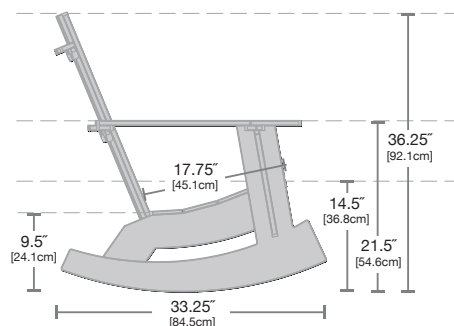

dimensions:
width: 28" (76.2cm)
depth: 34.75" (76.2cm)
height: 33.5" (76.2cm)
seat depth: 17.75" (45.1cm)

weight:
39 lbs (17.7kg)

use with:
compact ottoman

seat depth = 17.75 per side

shipping dimensions: 30" × 6" × 30"
shipping weight: 45 lbs (20.4kg)

tall

SKU: AD-3SFT-(color code)

dimensions:
width: 29" (73.6cm)
depth: 37" (94.3cm)
height: 36.25" (92.1cm)
seat depth: 19" (48.1cm)

weight:
47 lbs (21.3kg)

use with:
3 slat tall ottoman

shipping dimensions: 30" × 6" × 30"
shipping weight: 51 lbs (23.1kg)

rocker

SKU: AD-3SFR-(color code)

dimensions:
width: 28" (111.8cm)
depth: 33.25" (111.8cm)
height: 36.25" (76.2cm)
seat depth: 17.75" (45.2cm)

weight:
57 lbs (25.9kg)

use with:
adirondack side table

shipping dimensions: 36" × 8" × 30"
shipping weight: 52 lbs (23.6kg)