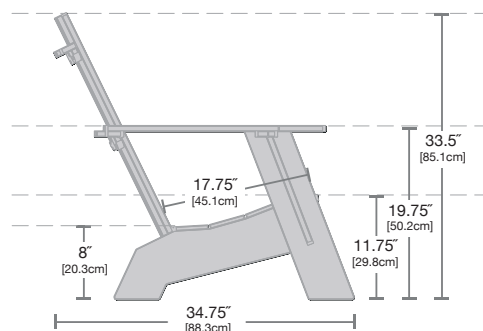

dimensions:
width: 28" (76.2cm)
depth: 34.75" (76.2cm)
height: 33.5" (76.2cm)
seat depth: 17.75" (45.1cm)

weight:
39 lbs (17.7kg)

use with:
compact ottoman

seat depth = 17.75 per side

shipping dimensions: 30" × 6" × 30"
shipping weight: 45 lbs (20.4kg)

tall

SKU: AD-3SFT-(color code)

dimensions:
width: 29" (73.6cm)
depth: 37" (94.3cm)
height: 36.25" (92.1cm)
seat depth: 19" (48.1cm)

weight:
47 lbs (21.3kg)

use with:
3 slat tall ottoman

shipping dimensions: 30" × 6" × 30"
shipping weight: 51 lbs (23.1kg)

rocker

SKU: AD-3SFR-(color code)

dimensions:
width: 28" (111.8cm)
depth: 33.25" (111.8cm)
height: 36.25" (76.2cm)
seat depth: 17.75" (45.2cm)

weight:
57 lbs (25.9kg)

use with:
adirondack side table

shipping dimensions: 36" × 8" × 30"
shipping weight: 52 lbs (23.6kg)