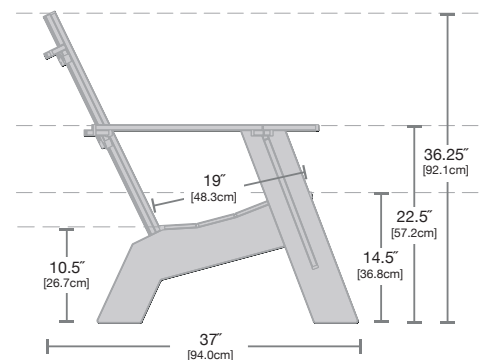

dimensions:
width: 28" (76.2cm)
depth: 34.75" (76.2cm)
height: 33.5" (76.2cm)
seat depth: 17.75" (45.1cm)

weight:
39 lbs (17.7kg)

use with:
compact ottoman

seat depth = 17.75 per side

shipping dimensions: 30" × 6" × 30"
shipping weight: 45 lbs (20.4kg)

tall

SKU: AD-3SFT-(color code)

dimensions:
width: 29" (73.6cm)
depth: 37" (94.3cm)
height: 36.25" (92.1cm)
seat depth: 19" (48.1cm)

weight:
47 lbs (21.3kg)

use with:
3 slat tall ottoman

shipping dimensions: 30" × 6" × 30"
shipping weight: 51 lbs (23.1kg)

rocker

SKU: AD-3SFR-(color code)

dimensions:
width: 28" (111.8cm)
depth: 33.25" (111.8cm)
height: 36.25" (76.2cm)
seat depth: 17.75" (45.2cm)

weight:
57 lbs (25.9kg)

use with:
adirondack side table

shipping dimensions: 36" × 8" × 30"
shipping weight: 52 lbs (23.6kg)