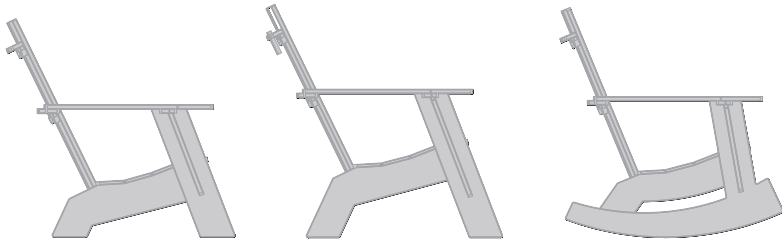

black: color code BL

cloud: color code CW

leaf: color code LG

apple red: color code AR

compact and tall sizes available + rocking version:

driftwood: color code DW

navy blue: color code NB

charcoal: color code CG

dimensions:
width: 28" (76.2cm)
depth: 34.75" (76.2cm)
height: 33.5" (76.2cm)
seat depth: 17.75" (45.1cm)

weight:
39 lbs (17.7kg)

use with:
compact ottoman

seat depth = 17.75 per side

shipping dimensions: 30" × 6" × 30"
shipping weight: 45 lbs (20.4kg)

tall

SKU: AD-3SFT-(color code)

dimensions:
width: 29" (73.6cm)
depth: 37" (94.3cm)
height: 36.25" (92.1cm)
seat depth: 19" (48.1cm)

weight:
47 lbs (21.3kg)

use with:
3 slat tall ottoman

shipping dimensions: 30" × 6" × 30"
shipping weight: 51 lbs (23.1kg)

rocker

SKU: AD-3SFR-(color code)

dimensions:
width: 28" (111.8cm)
depth: 33.25" (111.8cm)
height: 36.25" (76.2cm)
seat depth: 17.75" (45.2cm)

weight:
57 lbs (25.9kg)

use with:
adirondack side table

shipping dimensions: 36" × 8" × 30"
shipping weight: 52 lbs (23.6kg)