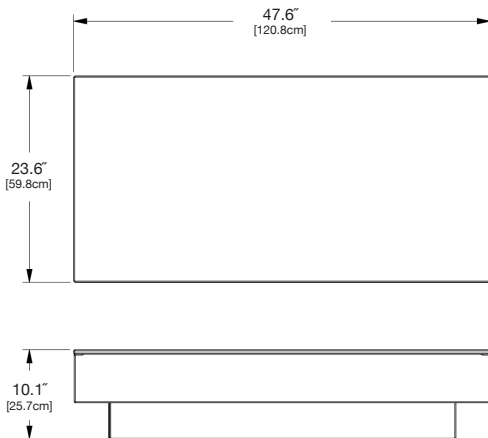

charcoal: LL-PO-CFT-CG

black: LL-PO-CFT-BL