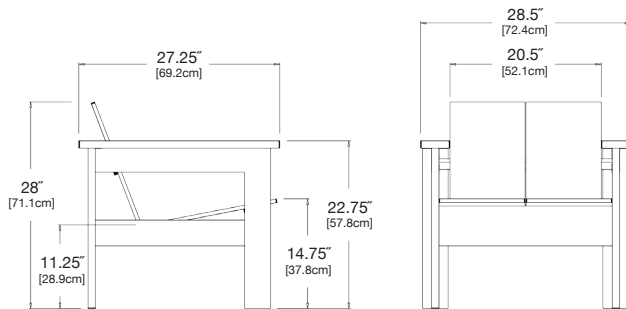

driftwood: HN-HLC-DW

navy blue: HN-HLC-NB

sky: HN-HLC-SB

sunset: HN-HLC-OR

collection: hennepin

material: HDPE

dimensions: width: 28.5" (72.4cm)
depth: 27.25" (69.2cm)
height: 28" (71.1cm)

weight: 55 lbs (24.9kg)

pairs well with hennepin lounge cushion.

shipping dimensions: 30" x 24" x 12"
shipping weight:

shipped flat packed
some assembly required