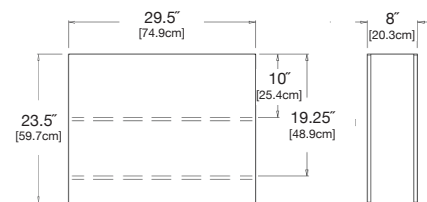

shipping dimensions:

28" x 4" x 32"

shipping weight:

38 lbs (17.2kg)