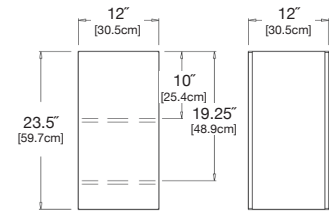

SKU: FC-TSQ18-(color code)

dimensions:

width: 12" (30.5cm)
depth: 12" (30.5cm)
height: 17.5" (44.5cm)

weight:

16.5 lbs (7.5kg)

use with:

tessellate planters

shipping dimensions:

18" x 14" x 4"

shipping weight:

18.5 lbs (8.4kg)

square 24

SKU: FC-TSQ24-(color code)

dimensions:

width: 12" (30.5cm)
depth: 12" (30.5cm)
height: 23.5" (59.7cm)

weight:

21.5 lbs (9.8kg)

use with:

tessellate planters

shipping dimensions:

24" x 14" x 4"

shipping weight:

23.5 lbs (10.7kg)

square 30

SKU: FC-TSQ30-(color code)

dimensions:

width: 12" (30.5cm)
depth: 12" (30.5cm)
height: 30" (74.9cm)

weight:

26.5 lbs (11.8kg)

use with:

tessellate planters

shipping dimensions: