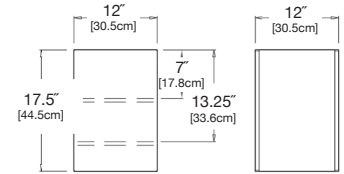

SKU: FC-TSQ18-(color code)

dimensions:

width: 12" (30.5cm)
depth: 12" (30.5cm)
height: 17.5" (44.5cm)

weight:

16.5 lbs (7.5kg)

use with:

tessellate planters

shipping dimensions:

18" x 14" x 4"

shipping weight:

18.5 lbs (8.4kg)

square 24

SKU: FC-TSQ24-(color code)

dimensions:

width: 12" (30.5cm)
depth: 12" (30.5cm)
height: 23.5" (59.7cm)

weight:

SKU: FC-TSQ30-(color code)

dimensions:

width: 12" (30.5cm)
depth: 12" (30.5cm)
height: 30" (74.9cm)

weight:

26.5 lbs (11.8kg)

use with:

tessellate planters

shipping dimensions:

SKU: FC-TR24-(color code)

dimensions:

width: 29.5" (74.9cm)
depth: 12" (30.5cm)
height: 23.5" (59.7cm)

weight:

39.5 lbs (17.9kg)

use with:

tessellate planters

shipping dimensions: