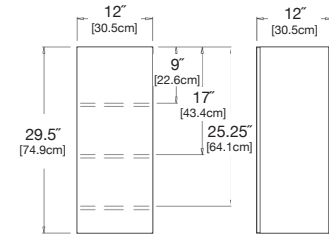

SKU: FC-TSQ18-(color code)

dimensions:

width: 12" (30.5cm)
depth: 12" (30.5cm)
height: 17.5" (44.5cm)

weight:

16.5 lbs (7.5kg)

use with:

tessellate planters

shipping dimensions:

21.5 lbs (9.8kg)

use with:

tessellate planters

shipping dimensions:

24" x 14" x 4"

shipping weight:

23.5 lbs (10.7kg)

square 30

SKU: FC-TSQ30-(color code)

dimensions:

width: 12" (30.5cm)
depth: 12" (30.5cm)
height: 30" (74.9cm)

weight:

26.5 lbs (11.8kg)

use with:

tessellate planters

shipping dimensions:

SKU: FC-TR24-(color code)

dimensions:

width: 29.5" (74.9cm)
depth: 12" (30.5cm)
height: 23.5" (59.7cm)

weight:

39.5 lbs (17.9kg)

use with:

tessellate planters

shipping dimensions: