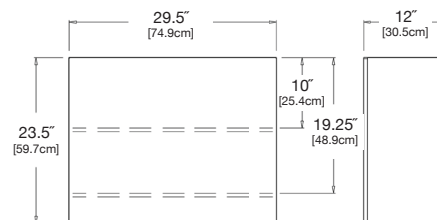

SKU: FC-TSQ18-(color code)

dimensions:

width: 12" (30.5cm)
depth: 12" (30.5cm)
height: 17.5" (44.5cm)

weight:

16.5 lbs (7.5kg)

use with:

tessellate planters

shipping dimensions:

SKU: FC-TSQ30-(color code)

dimensions:

width: 12" (30.5cm)
depth: 12" (30.5cm)
height: 30" (74.9cm)

weight:

26.5 lbs (11.8kg)

use with:

tessellate planters

shipping dimensions:

34 lbs (15.4kg)

use with:

tessellate planters

shipping dimensions:

28" x 4" x 32"

shipping weight:

38 lbs (17.2kg)

rectangle 24

SKU: FC-TR24-(color code)

dimensions:

width: 29.5" (74.9cm)
depth: 12" (30.5cm)
height: 23.5" (59.7cm)

weight:

39.5 lbs (17.9kg)

use with:

tessellate planters

shipping dimensions: