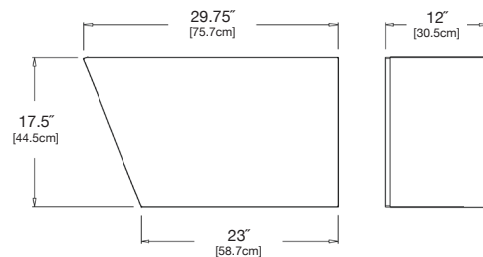

SKU: FC-TJS18-(color code)

dimensions:
width: 29.75 (75.7cm)
depth: 8" (20.3cm)
height: 17.5" (44.5cm)

weight:
24.5 lbs (11.1kg)

use with:
tessellate slim planters

shipping dimensions: 30" × 20" × 6"
shipping weight: 29 lbs (13.2kg)

jut 18

SKU: FC-TJ18-(color code)

dimensions:
width: 29.75" (75.7cm)
depth: 12" (30.5cm)
height: 17.5" (44.5cm)

weight:
29 lbs (13.2kg)

use with:
tessellate planters

shipping dimensions: 30" × 5" × 24"
shipping weight: 33 lbs (15.0kg)

jut slim 24

SKU: FC-TJS24-(color code)

dimensions:
width: 24" (60.7cm)
depth: 8" (20.3cm)
height: 23.5" (59.7cm)

weight:
24.5 lbs (11.1kg)

use with:
tessellate slim planters

shipping dimensions: 26" × 26" × 6"
shipping weight: 29.5 lbs (13.4kg)

jut 24

SKU: FC-TJ24-(color code)

dimensions:
width: 24" (60.7cm)
depth: 12" (30.5cm)
height: 23.5" (59.7cm)

weight:
29.5 lbs (13.4kg)

use with:
tessellate planters

shipping dimensions: 26" × 26" × 6"
shipping weight: 34.5 lbs (15.6kg)