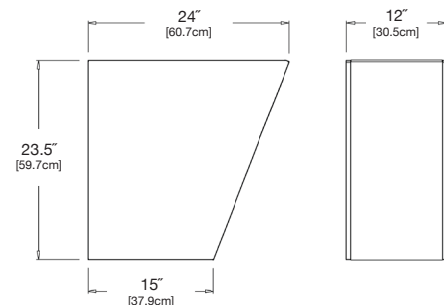

SKU: FC-TJS18-(color code)

dimensions:
width: 29.75 (75.7cm)
depth: 8" (20.3cm)
height: 17.5" (44.5cm)

weight:
24.5 lbs (11.1kg)

use with:
tessellate slim planters

shipping dimensions: 30" × 20" × 6"
shipping weight: 29 lbs (13.2kg)

jut 18

SKU: FC-TJ18-(color code)

dimensions:
width: 29.75" (75.7cm)
depth: 12" (30.5cm)
height: 17.5" (44.5cm)

weight:
29 lbs (13.2kg)

use with:
tessellate planters

shipping dimensions: 30" × 5" × 24"
shipping weight: 33 lbs (15.0kg)

jut slim 24

SKU: FC-TJS24-(color code)

dimensions:
width: 24" (60.7cm)
depth: 8" (20.3cm)
height: 23.5" (59.7cm)

weight:
24.5 lbs (11.1kg)

use with:
tessellate slim planters

shipping dimensions: 26" × 26" × 6"
shipping weight: 29.5 lbs (13.4kg)

jut 24

SKU: FC-TJ24-(color code)

dimensions:
width: 24" (60.7cm)
depth: 12" (30.5cm)
height: 23.5" (59.7cm)

weight:
29.5 lbs (13.4kg)

use with:
tessellate planters

shipping dimensions: 26" × 26" × 6"
shipping weight: 34.5 lbs (15.6kg)