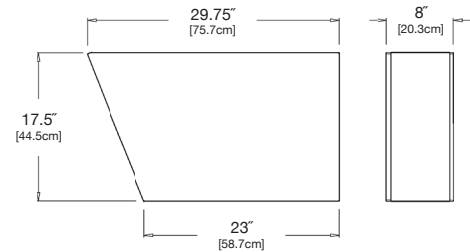

SKU: FC-TJS18-(color code)

dimensions:
width: 29.75 (75.7cm)
depth: 8" (20.3cm)
height: 17.5" (44.5cm)

weight:
24.5 lbs (11.1kg)

use with:
tessellate slim planters

shipping dimensions: 30" × 20" × 6"
shipping weight: 29 lbs (13.2kg)

jut 18

SKU: FC-TJ18-(color code)

dimensions:
width: 29.75" (75.7cm)
depth: 12" (30.5cm)
height: 17.5" (44.5cm)

weight:
29 lbs (13.2kg)

use with:
tessellate planters

shipping dimensions: 30" × 5" × 24"
shipping weight: 33 lbs (15.0kg)

jut slim 24

SKU: FC-TJS24-(color code)

dimensions:
width: 24" (60.7cm)
depth: 8" (20.3cm)
height: 23.5" (59.7cm)

weight:
24.5 lbs (11.1kg)

use with:
tessellate slim planters

shipping dimensions: 26" × 26" × 6"
shipping weight: 29.5 lbs (13.4kg)

jut 24

SKU: FC-TJ24-(color code)

dimensions:
width: 24" (60.7cm)
depth: 12" (30.5cm)
height: 23.5" (59.7cm)

weight:
29.5 lbs (13.4kg)

use with:
tessellate planters

shipping dimensions: 26" × 26" × 6"
shipping weight: 34.5 lbs (15.6kg)