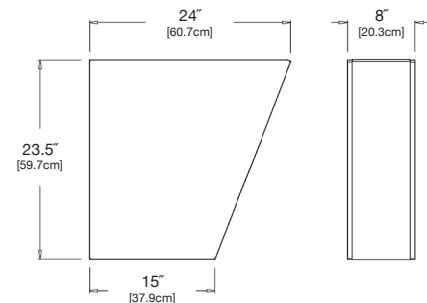

SKU: FC-TJS18-(color code)

dimensions:
width: 29.75 (75.7cm)
depth: 8" (20.3cm)
height: 17.5" (44.5cm)

weight:
24.5 lbs (11.1kg)

use with:
tessellate slim planters

shipping dimensions: 30" × 20" × 6"
shipping weight: 29 lbs (13.2kg)

jut 18

SKU: FC-TJ18-(color code)

dimensions:
width: 29.75" (75.7cm)
depth: 12" (30.5cm)
height: 17.5" (44.5cm)

weight:
29 lbs (13.2kg)

use with:
tessellate planters

shipping dimensions: 30" × 5" × 24"
shipping weight: 33 lbs (15.0kg)

jut slim 24

SKU: FC-TJS24-(color code)

dimensions:
width: 24" (60.7cm)
depth: 8" (20.3cm)
height: 23.5" (59.7cm)

weight:
24.5 lbs (11.1kg)

use with:
tessellate slim planters

shipping dimensions: 26" × 26" × 6"
shipping weight: 29.5 lbs (13.4kg)

jut 24

SKU: FC-TJ24-(color code)

dimensions:
width: 24" (60.7cm)
depth: 12" (30.5cm)
height: 23.5" (59.7cm)

weight:
29.5 lbs (13.4kg)

use with:
tessellate planters

shipping dimensions: 26" × 26" × 6"
shipping weight: 34.5 lbs (15.6kg)