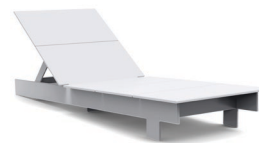

charcoal: LC-LCHD-CG

black: ST-MS-BL

cloud: ST-MS-CW

leaf: LC-LCHD-LG

apple red: LC-LCHD-AR

driftwood: LC-LCHD-DW

navy blue: LC-LCHD-NB

sky: LC-LCHD-SB

sunset: LC-LCHD-OR

collection: lollygagger

material: HDPE

dimensions: width: 26" (66.0cm)
depth: 74" (188.3cm)
height: 29.75" (75.8cm)

weight: 73 lbs (33.1kg)

shipping dimensions: 81" x 12" x 1.5"
30" x 20" x 6"

shipping weight: 79 lbs (35.8kg)

add a lollygagger chaise cushion for extra comfort.

shipped flat packed
some assembly required