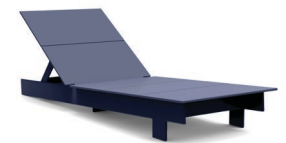

charcoal: LC-LCHD-CG

black: ST-MS-BL

cloud: ST-MS-CW

leaf: LC-LCHD-LG

apple red: LC-LCHD-AR

driftwood: LC-LCHD-DW

navy blue: LC-LCHD-NB

sky: LC-LCHD-SB

sunset: LC-LCHD-OR

collection: lollygagger

material: HDPE

dimensions: width: 26" (66.0cm)
depth: 74" (188.3cm)
height: 29.75" (75.8cm)

weight: 73 lbs (33.1kg)

shipping dimensions: 81" x 12" x 1.5"
30" x 20" x 6"

shipping weight: 79 lbs (35.8kg)

add a lollygagger chaise cushion for extra comfort.

shipped flat packed
some assembly required