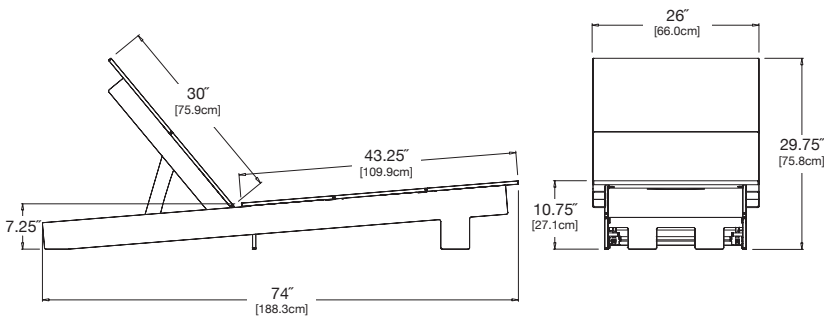

collection: lollygagger

material: HDPE

dimensions: width: 26" (66.0cm)
depth: 74" (188.3cm)
height: 29.75" (75.8cm)

weight: 73 lbs (33.1kg)

shipping dimensions: 81" x 12" x 1.5"
30" x 20" x 6"

shipping weight: 79 lbs (35.8kg)

add a lollygagger chaise cushion for extra comfort.

shipped flat packed
some assembly required