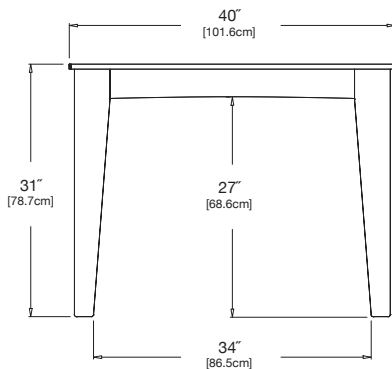

driftwood: AL-ADAT4040-DW