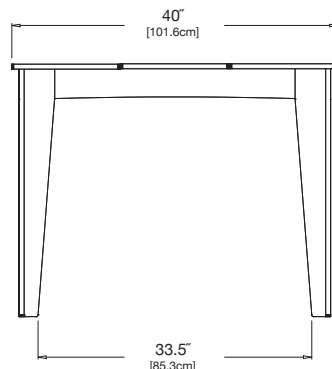

driftwood: AL-ADAT4040-DW