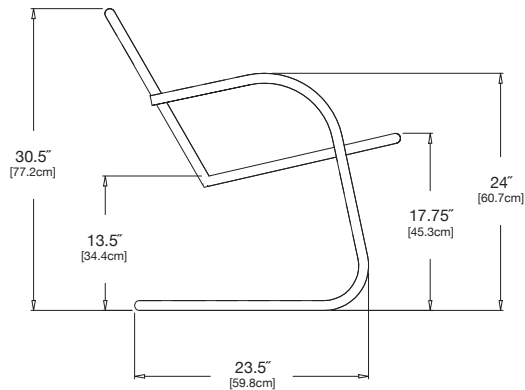

driftwood: PC-PC-DW