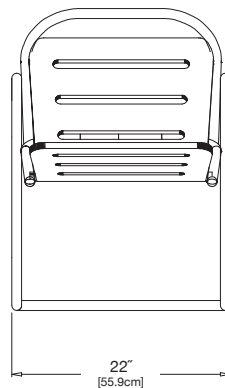

driftwood: PC-PC-DW