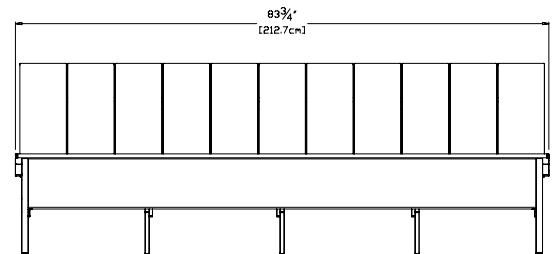

dimensions:

width: 47.75" (121.3cm)
 depth: 29.75" (75.4cm)
 height: 30" (76.3cm)

weight:

60 lbs (27.2kg)

480
 reclaimed
 milk jugs

shipping dimensions: 56" x 6" x 28"

7 foot

SKU: PK-LB7-(color code)

dimensions:

width: 83.75" (212.7cm)
 depth: 29.75" (75.6cm)
 height: 30" (76.3cm)

weight:

101 lbs (45.8kg)

808
 reclaimed
 milk jugs

shipping dimensions: 86" x 6" x 28"
 28" x 17" x 5"