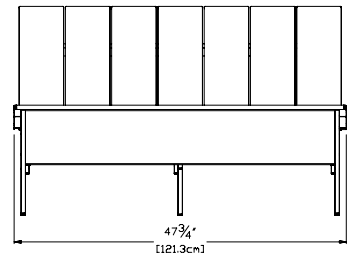

dimensions:

width: 47.75" (121.3cm)
 depth: 29.75" (75.4cm)
 height: 30" (76.3cm)

weight:

60 lbs (27.2kg)

480
 reclaimed
 milk jugs

shipping dimensions: 56" x 6" x 28"

7 foot

SKU: PK-LB7-(color code)

dimensions:

width: 83.75" (212.7cm)
 depth: 29.75" (75.6cm)
 height: 30" (76.3cm)

weight:

101 lbs (45.8kg)

808
 reclaimed
 milk jugs

shipping dimensions: 86" x 6" x 28"
 28" x 17" x 5"