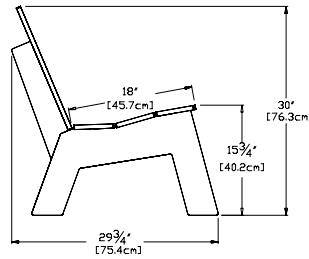

dimensions:

width: 47.75" (121.3cm)
 depth: 29.75" (75.4cm)
 height: 30" (76.3cm)

weight:

60 lbs (27.2kg)

480
 reclaimed
 milk jugs

shipping dimensions: 56" x 6" x 28"

7 foot

SKU: PK-LB7-(color code)

dimensions:

width: 83.75" (212.7cm)
 depth: 29.75" (75.6cm)
 height: 30" (76.3cm)

weight:

101 lbs (45.8kg)

808
 reclaimed
 milk jugs

shipping dimensions: 86" x 6" x 28"
 28" x 17" x 5"