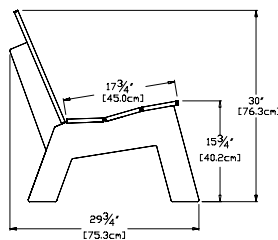

dimensions:

width: 47.75" (121.3cm)
 depth: 29.75" (75.4cm)
 height: 30" (76.3cm)

weight:

60 lbs (27.2kg)

480
 reclaimed
 milk jugs

shipping dimensions: 56" x 6" x 28"

7 foot

SKU: PK-LB7-(color code)

dimensions:

width: 83.75" (212.7cm)
 depth: 29.75" (75.6cm)
 height: 30" (76.3cm)

weight:

101 lbs (45.8kg)

808
 reclaimed
 milk jugs

shipping dimensions: 86" x 6" x 28"
 28" x 17" x 5"