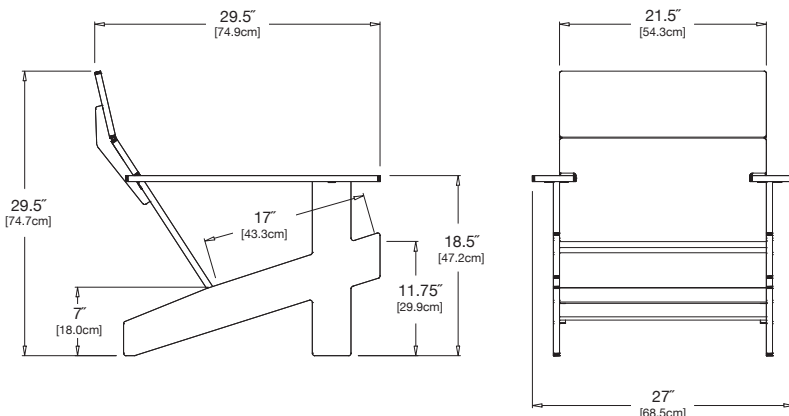

sunset: LC-LL-OR

<p>collection: lollygagger</p> <p>material: HDPE</p> <p>dimensions: width: 27" (68.5cm) depth: 29.5" (74.9cm) height: 29.5" (74.9cm)</p> <p>weight: 37 lbs (16.8kg)</p>	<p>add a lollygagger cushion for extra comfort.</p> 
<p>shipping dimensions: 28" x 4" x 24"</p> <p>shipping weight: 42 lbs (19.1kg)</p>	 <p>shipped flat packed some assembly required</p>