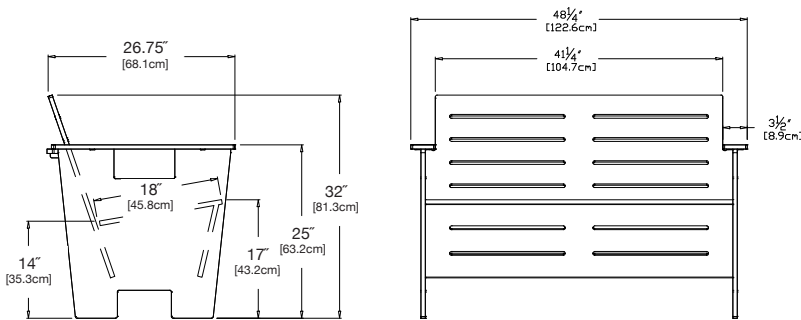

charcoal: GO-LS-CG

black: GO-LS-BL

cloud: GO-LS-CW

leaf: GO-LS-LG

apple red: GO-LS-AR

driftwood: GO-LS-DW

navy blue: GO-LS-NB

collection: go  
 material: HDPE  
 dimensions: width: 48.25" (122.6cm)  
 depth: 26.75" (68.1cm)  
 height: 32" (81.3cm)  
 weight: 81 lbs (36.7kg)

pairs well with  
 go coffee table.

shipping dimensions: 30" x 5" x 49"  
 shipping weight: 96 lbs (43.5kg)

shipped flat packed  
 some assembly required

sky: GO-LS-OR

sunset: GO-LS-OR