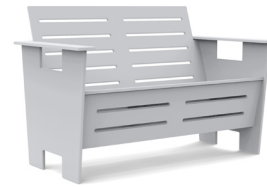

charcoal: GO-LS-CG

black: GO-LS-BL

cloud: GO-LS-CW

leaf: GO-LS-LG

apple red: GO-LS-AR

driftwood: GO-LS-DW

navy blue: GO-LS-NB

collection: go  
 material: HDPE  
 dimensions: width: 48.25" (122.6cm)  
 depth: 26.75" (68.1cm)  
 height: 32" (81.3cm)  
 weight: 81 lbs (36.7kg)

pairs well with  
 go coffee table.

shipping dimensions: 30" x 5" x 49"  
 shipping weight: 96 lbs (43.5kg)

shipped flat packed  
 some assembly required

sky: GO-LS-OR

sunset: GO-LS-OR